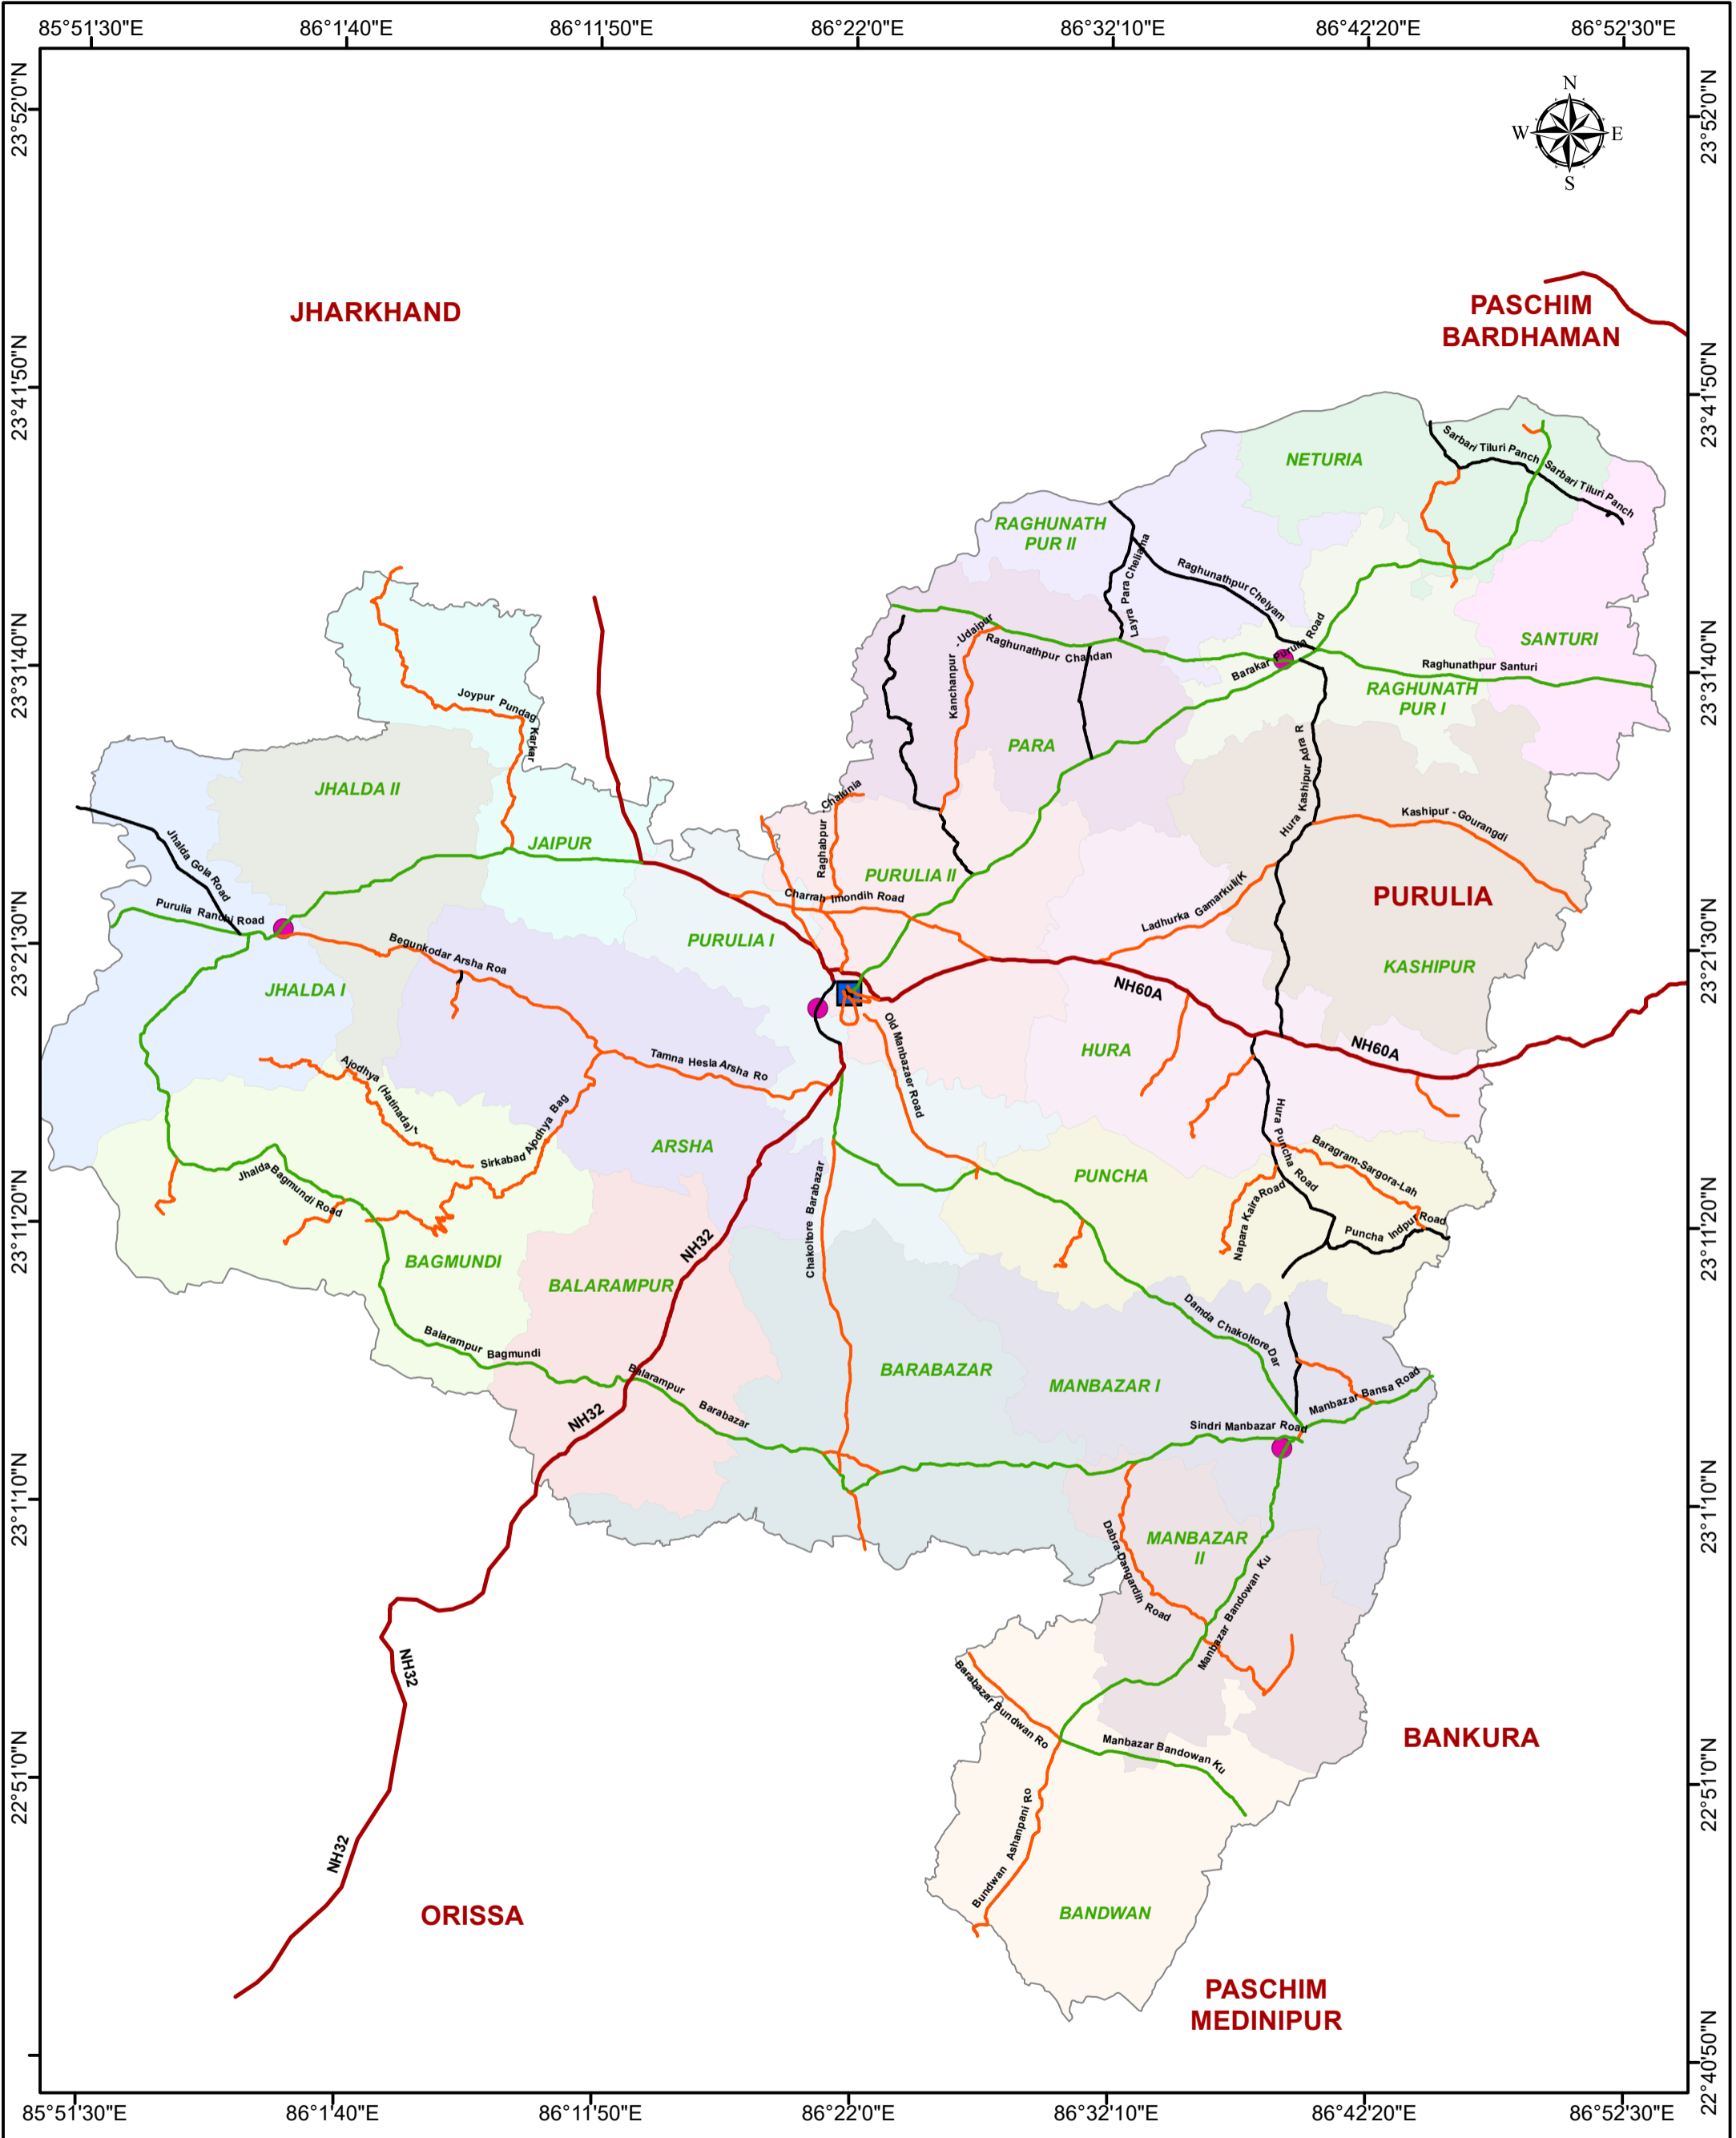

PURULIA

LEGEND

	NATIONAL HIGHWAY		SUB-DIVISION OFFICE
	STATE HIGHWAY		DM OFFICE
	MAJOR DISTRICT ROAD		DISTRICT
	RURAL ROAD		